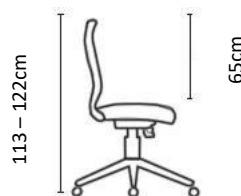

Smart Ergonomic Workspace Solutions

Karo

Karo Manufacturing (Pty) Ltd | www.karo.co.za | info@karo.co.za

CALIBRA 

Stunning Good Looks

The Calibra Executive High-Back Chair. Finally a chair with all the key features and comfort of an upscale executive chair at a fraction of the cost. The stunning good looks of the Calibra are brought about through the intelligent combination of black faux leather upholstery, a polished aluminum 5-star base and chrome armrests. With ergonomic features that include seat height adjustment and a lockable swivel & tilt mechanism, the Calibra will enhance any executive office.

Features:

- 2 Year Warranty
- Weight Rating 120kg
- 3-Star Ergonomic Rating
- Faux leather upholstery on seat and backrest
- Upholstered seat with high-grade block-cut foam
- Chrome fixed armrests with upholstered polyurethane pad
- Swivel & Tilt single-lock mechanism with tension adjustment
- Seat height adjustment (floor to top of seat). Min 48cm, Max 57cm
- 640mm diameter polished aluminium 5-star base with 60mm castors
- Supplied fully assembled

CALIBRA SPECIFICATIONS

[DOWNLOAD](#) Specification Sheet

Calibra Executive

Chair Weight: 20kg