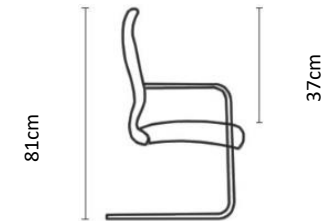

AURIGA VISITORS

Smart Ergonomic Workspace Solutions

Eternal Beauty

The AURIGA Visitor chair is a reliable and proven performer. As a visitors chair, the Auriga will be a popular addition to our executive and task chairs. Alternatively, the Auriga Visitor chair can be used as a stand-alone chair in reception areas, breakout spaces, training and conference rooms. Match the black or grey polypropylene back rest with your choice of upholstery fabric for the seat.

Features:

- Black or grey backrest.
- Integral sleighbase or 4-legged frame.
- Black powdercoated or chrome-plated frame.
- Upholstered moulded foam seat.
- 3 Year Warranty.

AURIGA VISITORS SPECIFICATIONS

[DOWNLOAD](#) Specification Sheet

Chair Weight: 10kg