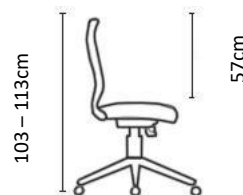

Smart Ergonomic Workspace Solutions

VERA 

Karo

Supreme Comfort

The ergonomically designed VERA Upholstered Task chair is shaped for the future! With 4D armrests, and synchronous mechanism with integrated seat depth adjustment, this innovative chair can easily be adjusted to suit absolutely any user. The Vera range is synonymous with *supreme comfort*. With its contemporary styling, upholstered seat and backrest, this highly sophisticated chair enhances productivity and is a valuable asset to any work space.

Features:

- 10 Year Warranty
- Weight Rating 150kg
- 5-Star Ergonomic Rating
- Quality Certification by BIFMA
- Dark grey upholstered backrest
- Upholstered seat with high-density automotive grade moulded foam
- Seat depth adjustment from 46 to 51cm
- Multi-adjustable armrests, viz. height and width adjustable, while the arm pads can rotate inwards and outwards as well as slide backwards and forwards
- Weight-sensitive synchronous mechanism with 4 locking positions
- Seat height adjustment (floor to top of seat). Min 45cm, Max 55cm
- 680mm diameter black nylon 5 star base with 60mm castors
- Supplied flat-packed or fully assembled

VERA SPECIFICATIONS

DOWNLOAD Specification Sheet

Vera Task

Chair Weight: 18kg