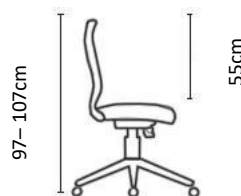

Features:

- 5 Year Warranty
- Weight Rating 120kg
- 3-Star Ergonomic Rating
- Quality Certification by BIFMA
- Dark Grey mesh backrest
- Upholstered seat with high-density automotive grade moulded foam
- Fixed polypropylene armrests
- Swivel & Tilt Single Lock mechanism with tension adjustment
- Seat Height Adjustment (Floor to Top of Seat). Min: 42cm, Max: 52cm
- 680mm diameter black nylon 5 star base with 60mm castors
- Supplied flat-packed or fully assembled

NIKA SPECIFICATIONS

[DOWNLOAD](#) Specification Sheet

Nika Executive

Chair Weight: 12kg