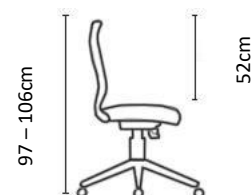

Features:

- 5 Year Warranty
- Weight Rating 180kg
- 5-Star Ergonomic Rating
- SABS Certification
- Fully upholstered back and seat
- Upholstered seat with automotive grade high-density moulded foam
- Seat depth adjustment from 47 to 52cm
- Choice of armrests, including height adjustable or fixed height Stratos arm which is fitted to the mechanism for optimum strength
- Heavy Duty Free-Float mechanism
- Seat height adjustment (floor to top of seat). Min 46cm, Max 56cm
- 700mm diameter polished aluminium 5 star base with 60mm castors.
- Heathrow Executive and Heathrow Task chair options available
- Supplied fully assembled
- Made in South Africa

HEATHROW 24/7 SPECIFICATIONS

DOWNLOAD Specification Sheet

Heathrow Executive

Heathrow Task

Chair Weight: 24-27kg