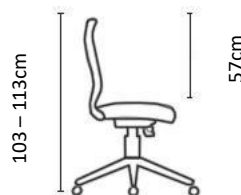

Features:

- 10 Year Warranty
- Weight Rating 150Kg
- 5-Star Ergonomic Rating
- Dark grey upholstered backrest
- Upholstered seat with high-density automotive grade moulded foam
- Seat depth adjustment from 46 to 51cm
- Multi-adjustable armrests, viz. height and width adjustable, while the arm pads can rotate inwards and outwards as well as slide backwards and forwards
- Weight-sensitive synchronous mechanism with 4 locking positions
- Seat height adjustment (floor to top of seat). Min 45cm, Max 55cm
- 680mm diameter black nylon 5 star base with 60mm castors
- Supplied flat-packed or fully assembled

VERA SPECIFICATIONS

DOWNLOAD Specification Sheet

Vera Task

Chair Weight: 18kg

52cm

68cm