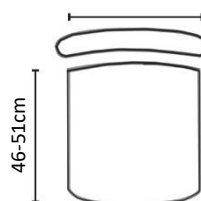

Features:

- 10 Year Warranty
- Weight Rating 150Kg
- 5-Star Ergonomic Rating
- Dark grey upholstered backrest
- Upholstered seat with high-density automotive grade moulded foam
- Seat depth adjustment from 46 to 51cm
- Multi-adjustable armrests, viz. height and width adjustable, while the arm pads can rotate inwards and outwards as well as slide backwards and forwards
- Weight-sensitive synchronous mechanism with 4 locking positions
- Seat height adjustment (floor to top of seat). Min 45cm, Max 55cm
- 680mm diameter black nylon 5 star base with 60mm castors
- Supplied flat-packed or fully assembled

VERA SPECIFICATIONS

DOWNLOAD Specification Sheet

Vera Task

Chair Weight: 18kg

52cm

68cm